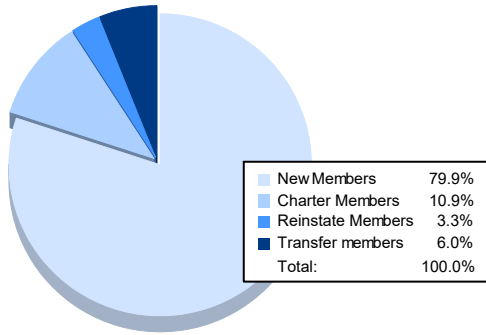

Year	New Clubs	Dropped Clubs	Gain/ Loss Clubs	New Members	Charter Members	Reinstate Members	Transfer Members	Total Member Added	Total Members Dropped	Gain/ Loss Members
2016-2017	3	1	2	222	76	6	12	316	228	88
2017-2018	1	3	-2	177	35	11	17	240	279	-39
2018-2019	2	5	-3	266	58	12	17	353	300	53
2019-2020	0	4	-4	58	2	3	6	69	204	-135
2020-2021	1	2	-1	147	20	6	11	184	171	13
<b>Average</b>	<b>1</b>	<b>3</b>	<b>-2</b>	<b>174</b>	<b>38</b>	<b>8</b>	<b>13</b>	<b>232</b>	<b>236</b>	<b>-4</b>

### Membership Composition June 2021 Cumulative