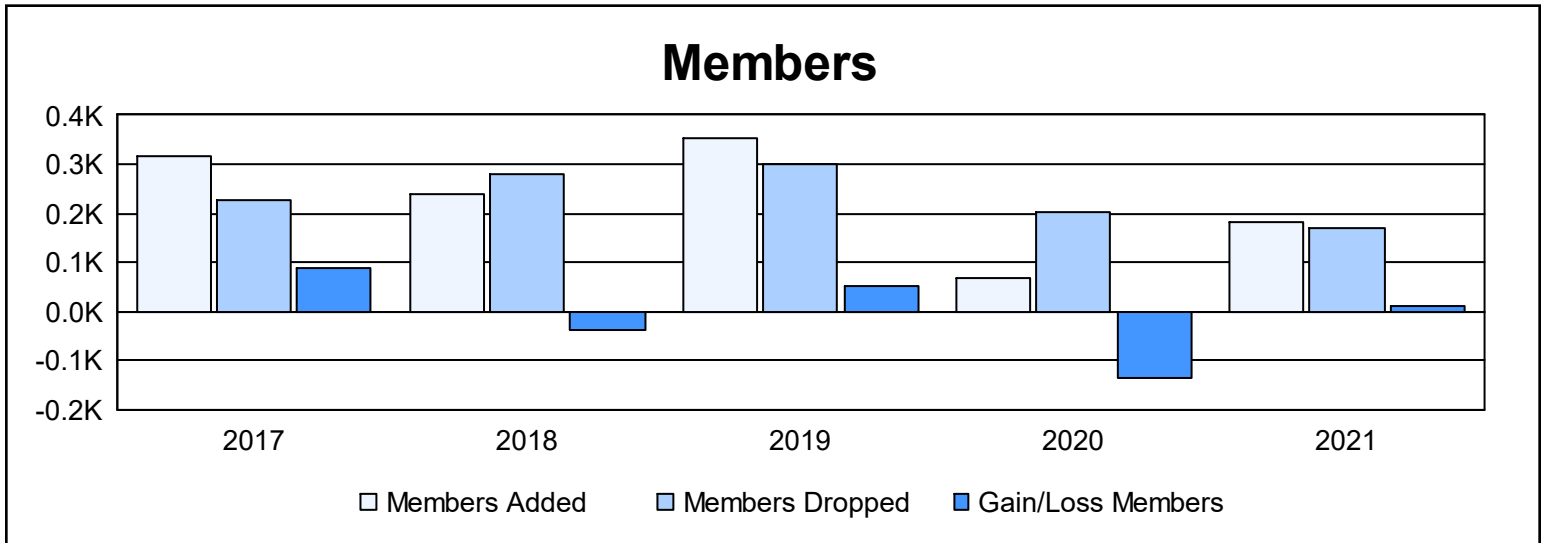

Year	New Clubs	Dropped Clubs	Gain/ Loss Clubs	New Members	Charter Members	Reinstate Members	Transfer Members	Total Member Added	Total Members Dropped	Gain/ Loss Members
2016-2017	3	1	2	222	76	6	12	316	228	88
2017-2018	1	3	-2	177	35	11	17	240	279	-39
2018-2019	2	5	-3	266	58	12	17	353	300	53
2019-2020	0	4	-4	58	2	3	6	69	204	-135
2020-2021	1	2	-1	147	20	6	11	184	171	13
<b>Average</b>	<b>1</b>	<b>3</b>	<b>-2</b>	<b>174</b>	<b>38</b>	<b>8</b>	<b>13</b>	<b>232</b>	<b>236</b>	<b>-4</b>

### Membership Composition June 2021 Cumulative