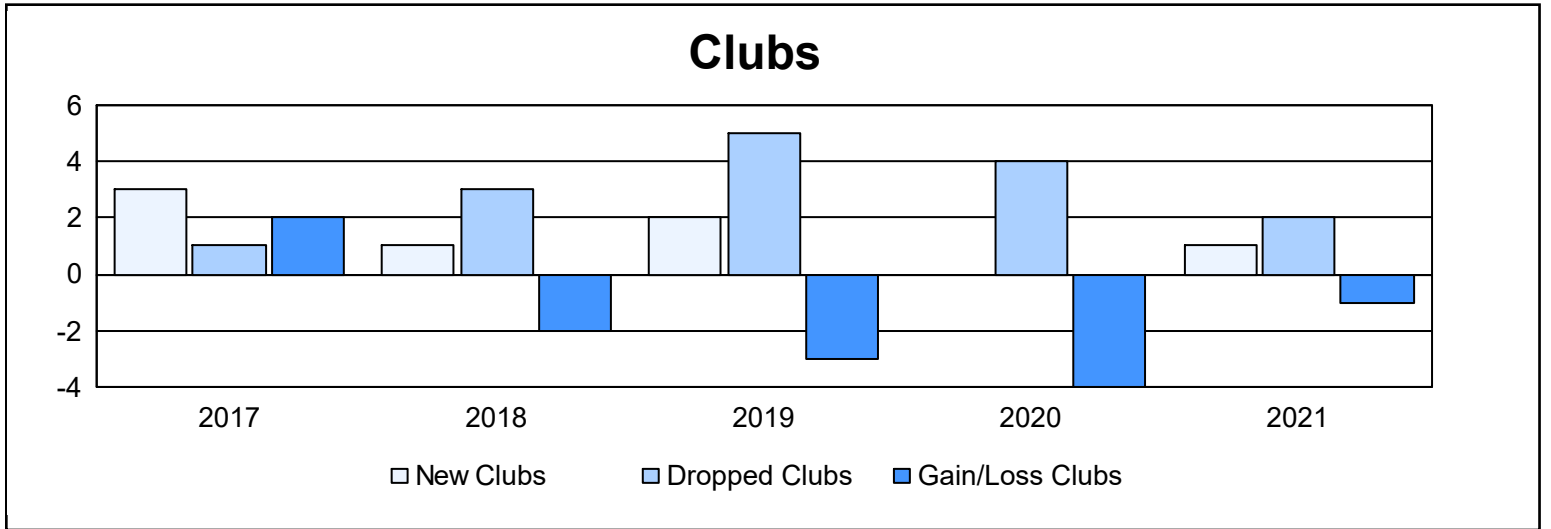

Year	New Clubs	Dropped Clubs	Gain/ Loss Clubs	New Members	Charter Members	Reinstate Members	Transfer Members	Total Member Added	Total Members Dropped	Gain/ Loss Members
2016-2017	3	1	2	222	76	6	12	316	228	88
2017-2018	1	3	-2	177	35	11	17	240	279	-39
2018-2019	2	5	-3	266	58	12	17	353	300	53
2019-2020	0	4	-4	58	2	3	6	69	204	-135
2020-2021	1	2	-1	147	20	6	11	184	171	13
<b>Average</b>	<b>1</b>	<b>3</b>	<b>-2</b>	<b>174</b>	<b>38</b>	<b>8</b>	<b>13</b>	<b>232</b>	<b>236</b>	<b>-4</b>

### Membership Composition June 2021 Cumulative